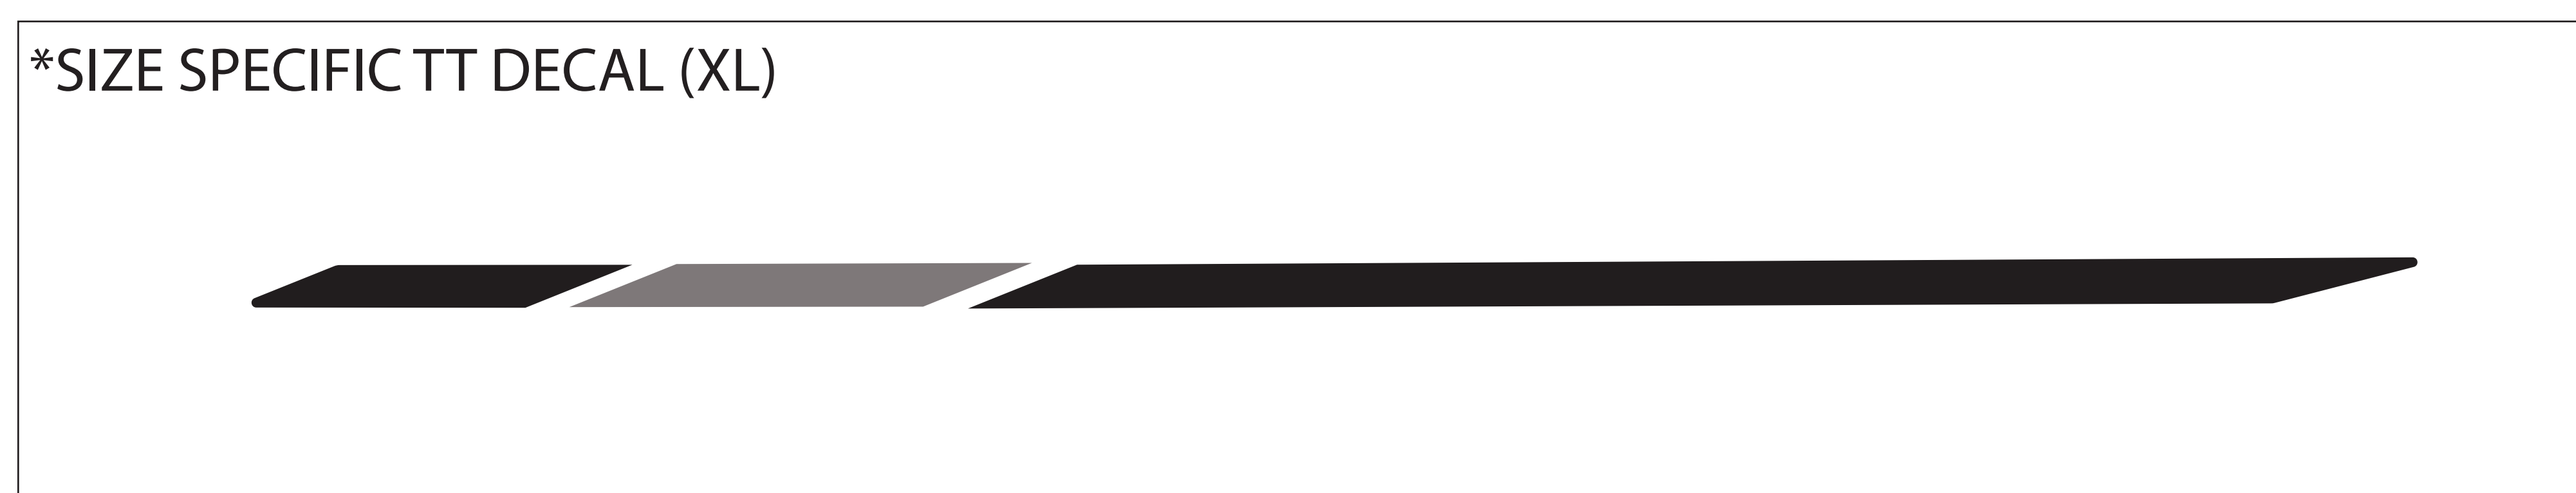

MODEL YEAR 2023
BIKE: PATROL CARBON
COLORS: BONFIRE RED / MOONSHADOW
TRANSITION BICYCLE COMPANY

TRANSITION TRANSITION

DOWN TUBE DECAL

USAGE DISCLAIMER!!!!!!

SCALE 1:1 (100%)

DRIVE SIDE