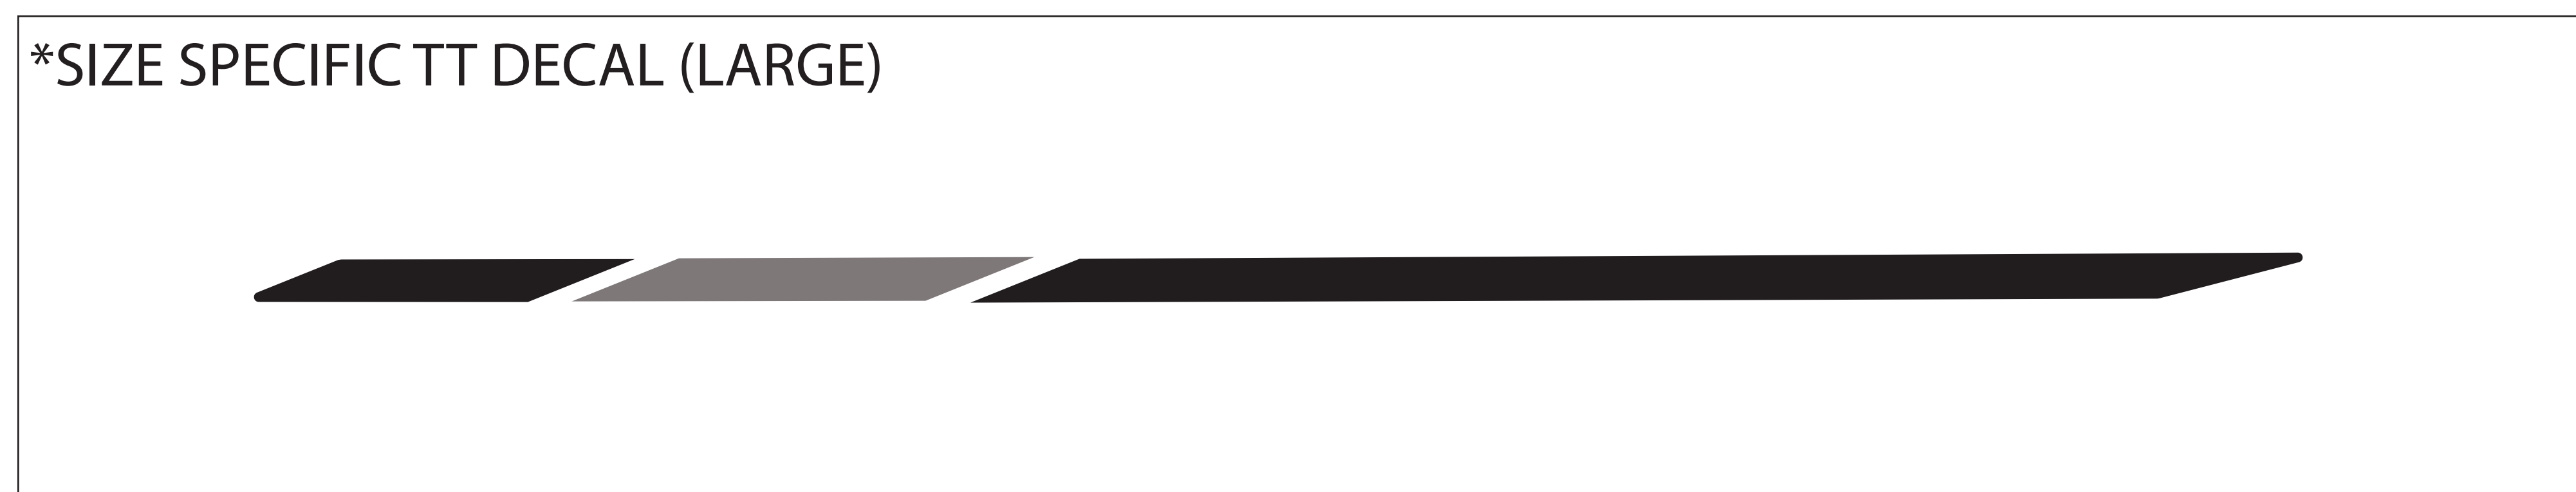

MODEL YEAR 2023
BIKE: PATROL CARBON
COLORS: BONFIRE RED / MOONSHADOW
TRANSITION BICYCLE COMPANY

TRANSITION TRANSITION

DOWN TUBE DECAL

USAGE DISCLAIMER!!!!!!

SCALE 1:1 (100%)

DRIVE SIDE