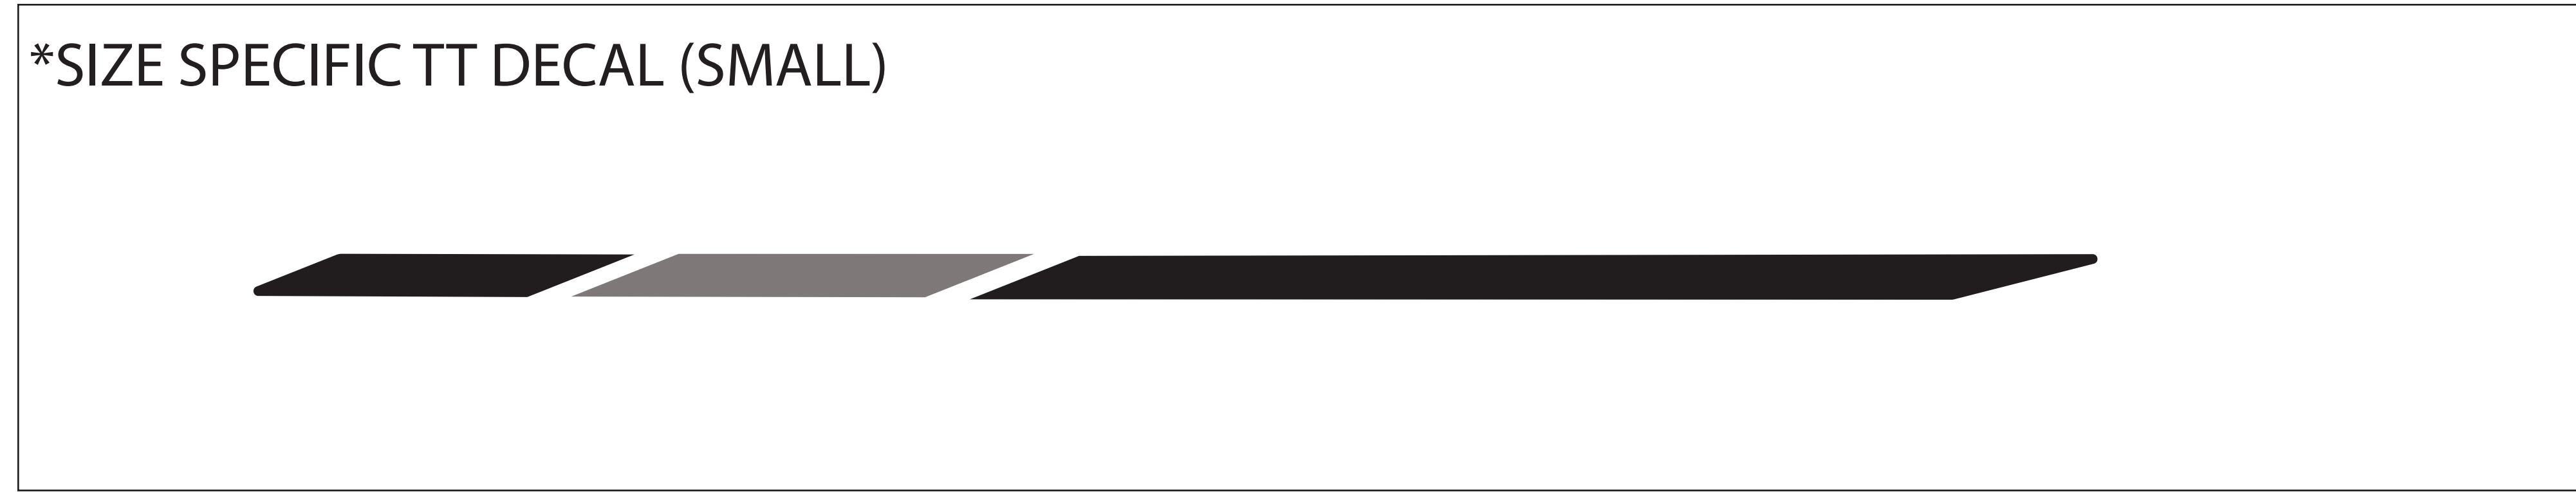

MODEL YEAR 2023
BIKE: PATROL CARBON
COLORS: BONFIRE RED / MOONSHADOW
TRANSITION BICYCLE COMPANY

TRANSITION TRANSITION

DOWN TUBE DECAL

USAGE DISCLAIMER!!!!!!

SCALE 1:1 (100%)

DRIVE SIDE