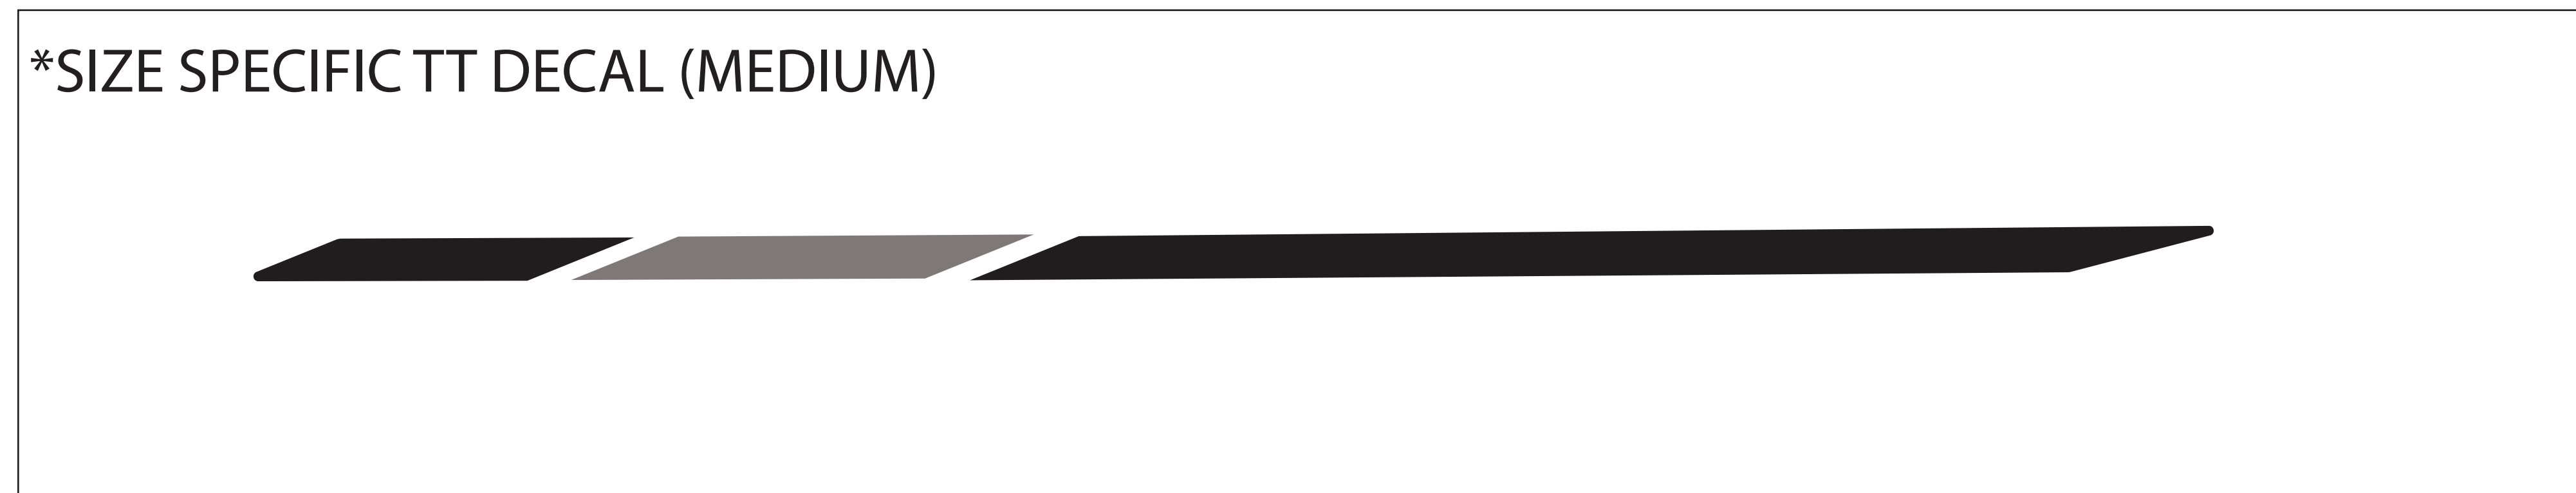

MODEL YEAR 2023
BIKE: PATROL CARBON
COLORS: BONFIRE RED / MOONSHADOW
TRANSITION BICYCLE COMPANY

TRANSITION TRANSITION

DOWN TUBE DECAL

USAGE DISCLAIMER!!!!!!

SCALE 1:1 (100%)

DRIVE SIDE