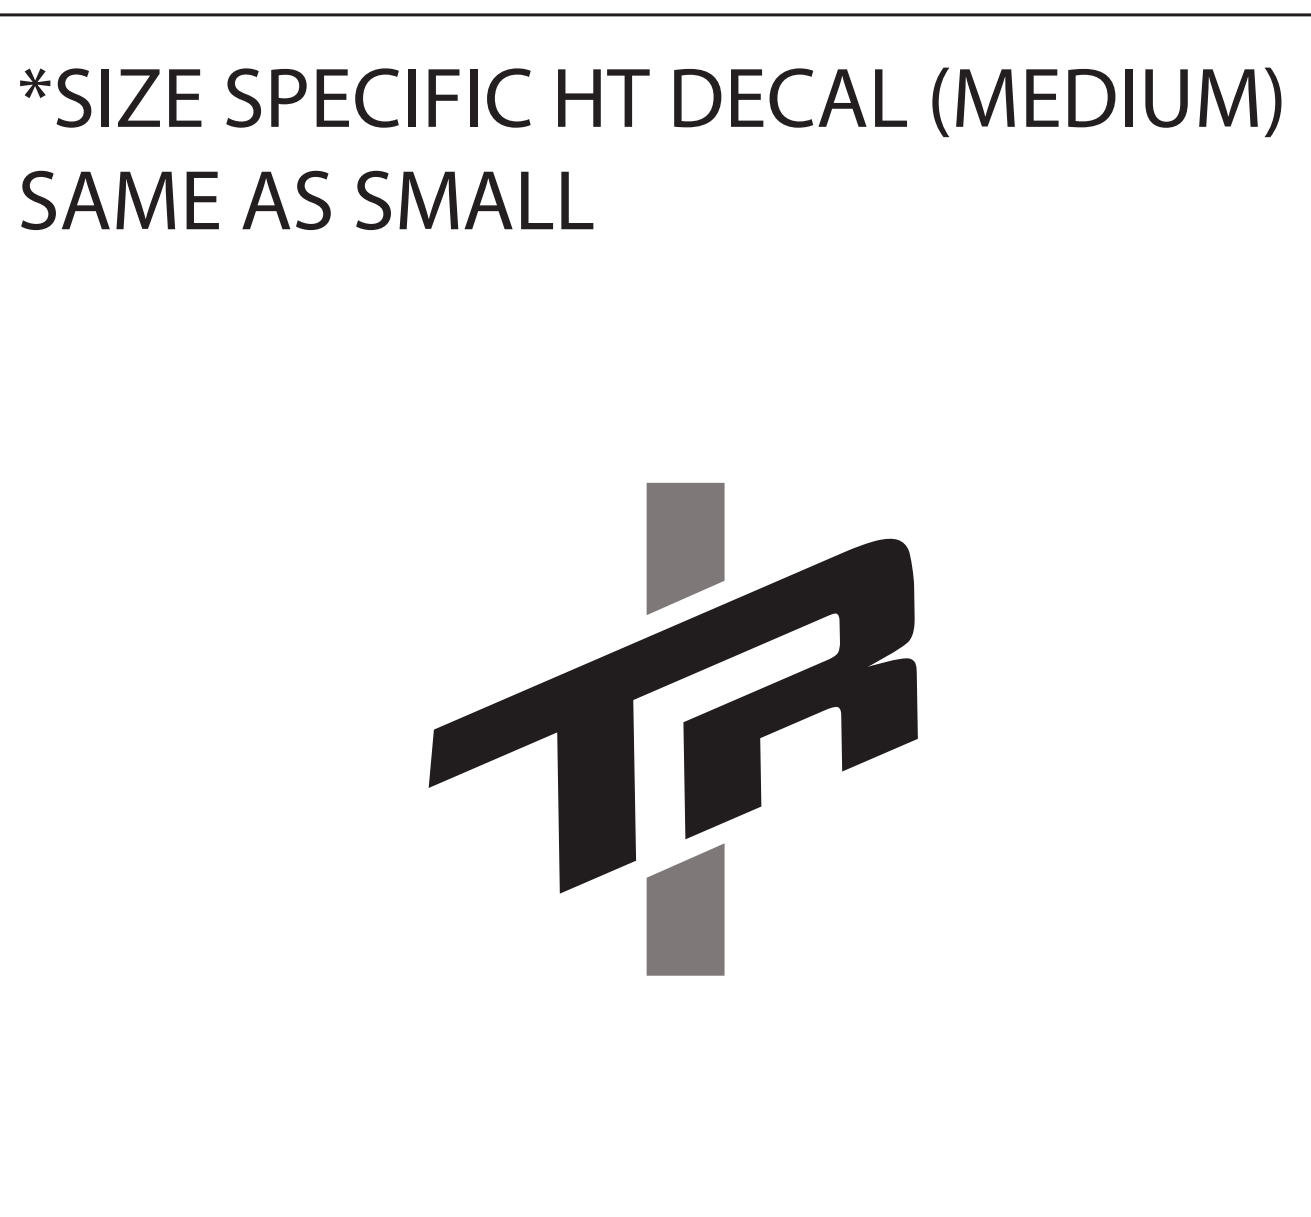

MODEL YEAR 2023
BIKE: PATROL CARBON
COLORS: BONFIRE RED / MOONSHADOW
TRANSITION BICYCLE COMPANY

TRANSITION TRANSITION

DOWN TUBE DECAL

USAGE DISCLAIMER!!!!!!

SCALE 1:1 (100%)

DRIVE SIDE